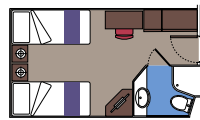

249 Interior

239 Interior cabins (from ≈ 13 to 14 m²). Double bed can be converted into two single beds.

10 Cabins for guests with disabilities or reduced mobility (≈ 20 m²). Single beds.

This kind of accommodation is available with Bella and Fantastica Experiences.