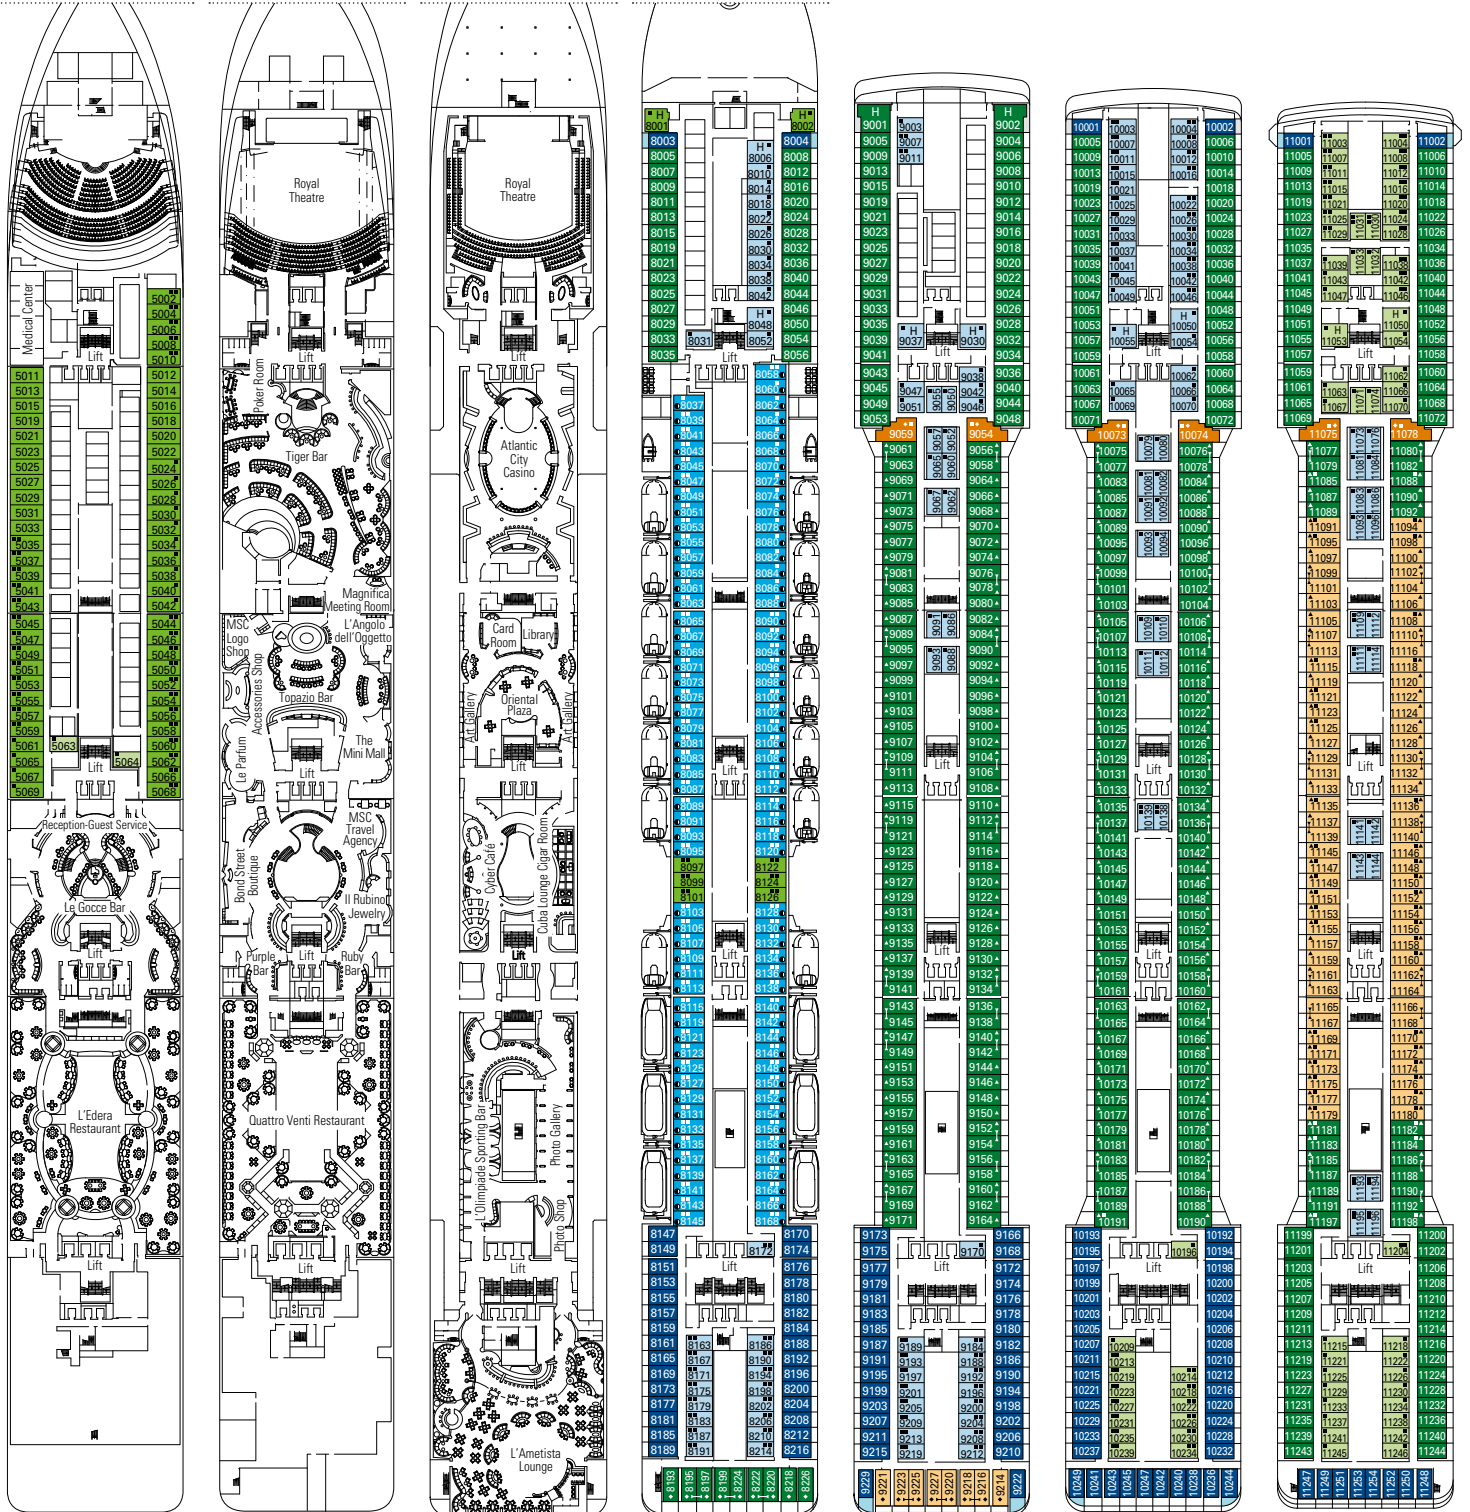

LA GROTTA AZZURRA

DECK 5
SORRENTO

DECK 6
PORTOFINO

DECK 7
AMALFI

DECK 8
CAMOGLI

DECK 9
PANAREA

DECK 10
RICCIONE

DECK 11
ISCHIA