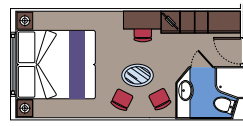

This kind of accommodation is only available with Aurea Experience.

779 Balcony

775 Cabins (from ≈ 14 to 18 m²) with balcony (≈ 4 m²). Including 126 Cabins consisting in two connecting balcony cabins that can accommodate up to 5 people. Only available with Fantastica Experience.

4 Cabins (≈ 27 m²) for guests with disabilities or reduced mobility with balcony (from ≈ 5 to 12 m²). Single beds.

This kind of accommodation is available with Bella, Fantastica and Aurea Experiences.

75 Ocean View

73 Cabins with porthole (from ≈ 14 to 16 m²). Double bed can be converted into two single beds.

2 Cabins for guests with disabilities or reduced mobility (≈ 17,5 m²). Single beds.

This kind of accommodation is only available with Fantastica Experience.

104 Outside with Partial View

Cabins with porthole (≈ 15 m²). Double bed can be converted into two single beds.

This kind of accommodation is only available with Bella Experience.

249 Interior

239 Interior cabins (from ≈ 13 to 14 m²). Double bed can be converted into two single beds.