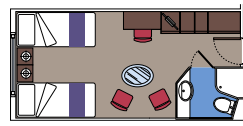

73 Cabins with porthole (from ≈ 14 to 16 m²). Double bed can be converted into two single beds.

2 Cabins for guests with disabilities or reduced mobility (≈ 17,5 m²). Single beds.

This kind of accommodation is only available with Fantastica Experience.

104 Outside with Partial View

Cabins with porthole (≈ 15 m²). Double bed can be converted into two single beds.

This kind of accommodation is only available with Bella Experience.

249 Interior

239 Interior cabins (from ≈ 13 to 14 m²). Double bed can be converted into two single beds.