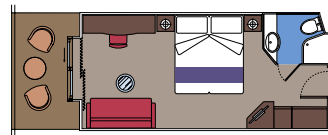

779 Balcony

775 Cabins (from ≈ 14 to 18 m²) with balcony (≈ 4 m²). Including 126 Cabins consisting in two connecting balcony cabins that can accommodate up to 5 people. Only available with Fantastica Experience.

4 Cabins (≈ 27 m²) for guests with disabilities or reduced mobility with balcony (from ≈ 5 to 12 m²). Single beds.

This kind of accommodation is available with Bella, Fantastica and Aurea Experiences.