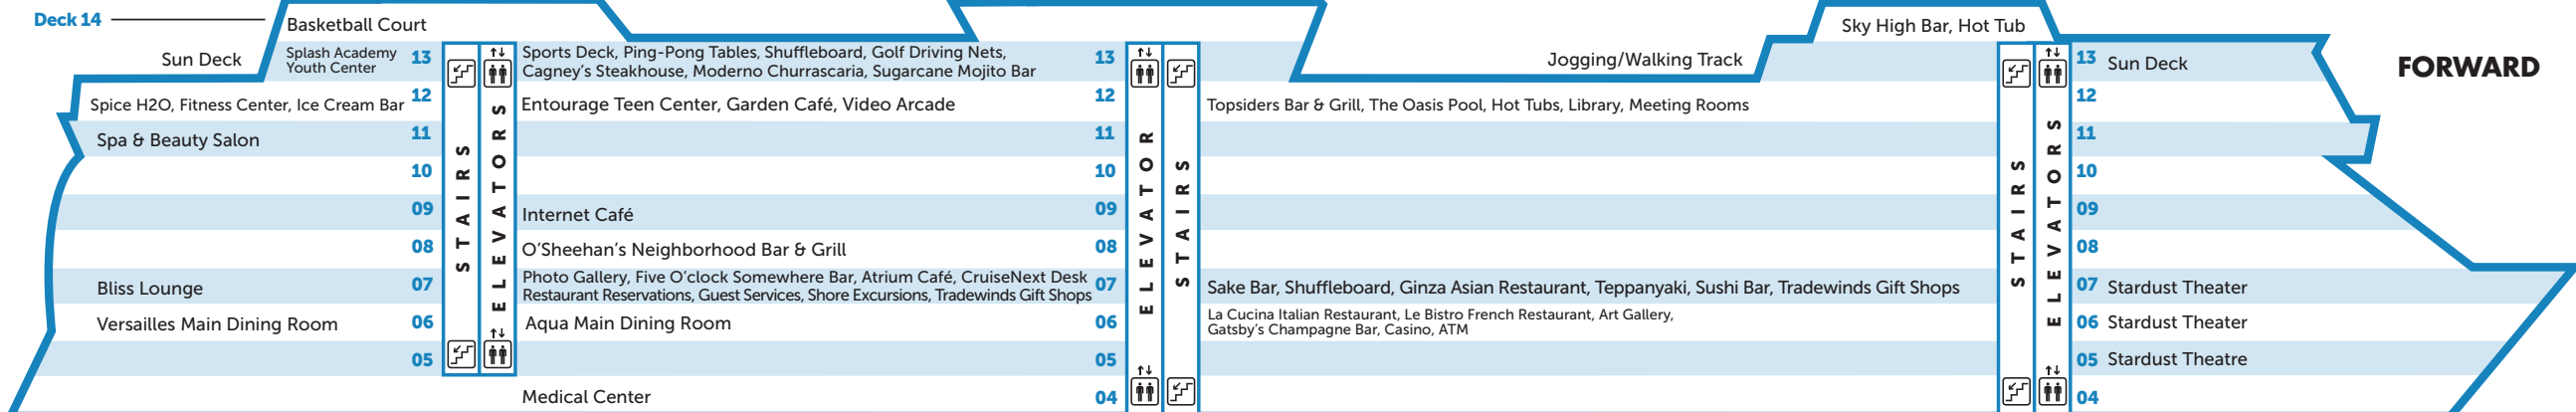

NORWEGIAN STAR

MY STATEROOM NUMBER IS _____.

HIGHLIGHTS, SHIP FACTS AND VENUE LEGEND

HIGHLIGHTS

15 Dining Rooms, 11 Bars & Lounges, Spa & Salon, Fitness Center, Sports Court, 3 Swimming Pools, 6 Hot Tubs, Internet Café, Entourage Teen Club, Splash Academy Youth Center

SHIP FACTS

Gross Tonnage.....91,740
 Overall Length..... 965 feet
 Beam.....125 feet
 Draft 28.2 feet
 Engines Diesel Electric
 Cruise Speed25 knots
 Guests..... 2,348 (double occupancy)
 Crew1,031

VENUE LEGEND

- Complimentary dining
- ◆ Speciality Dining - Charges Apply

FISH FACE FORWARD

The fish on the carpet swim forward towards the front of the ship.

AFT

FREESTYLE DINING

DECK 6

- Versailles Main Dining Room
- Aqua Main Dining Room

◆ La Cucina Italian Restaurant

◆ Le Bistro French Restaurant

DECK 7

- Ginza Asian Restaurant

◆ Teppanyaki

◆ Sushi Bar

DECK 8

- O'Sheehan's Neighborhood Bar & Grill